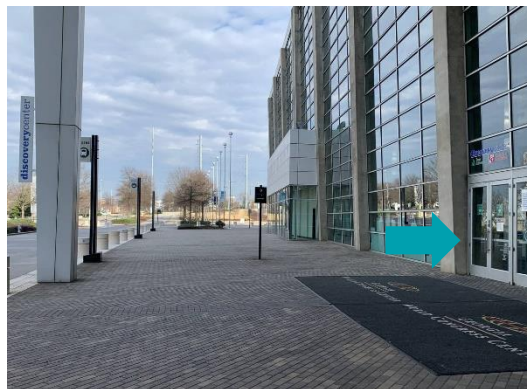

discoverycenter

MARTA Direction to the Junior Achievement Chick-Fil-A Foundation Discovery Center

The Junior Achievement Chick-Fil-A Foundation Discovery Center is located off the MARTA Blue and Green Lines. There is a **\$5 round-trip fare, plus \$1 for a Breeze Card.**

[MARTA Rail Schedule](#) * [Route Your MARTA Trip](#)

From the Vine City station (Recommended):

- Exit station and head north on Postell St NW
- Turn right on Rhodes St NW
- Cross street to Northside Dr NW
- Continue north
- On the right, locate building C of the Georgia World Congress Center (GWCC)
- Walk alongside the bus lane on the side of Building C
- Enter the 3rd set of double doors on the right – see images below

Estimated walk time: 7-10 minutes (0.3 miles)

Please note: The Dome/GWCC/Philips/CNN Station may have limited accessibility to the GWCC

275 Northside Drive NW Atlanta, GA 30314 * Georgia World Congress Center - Building C, 3rd Floor