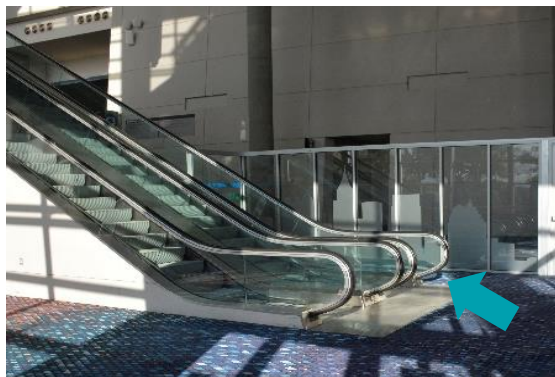

Estimated walk time: 7-10 minutes (0.3 miles)

Please note: The Dome/GWCC/Philips/CNN Station may have limited accessibility to the GWCC

275 Northside Drive NW Atlanta, GA 30314 * Georgia World Congress Center - Building C, 3rd Floor