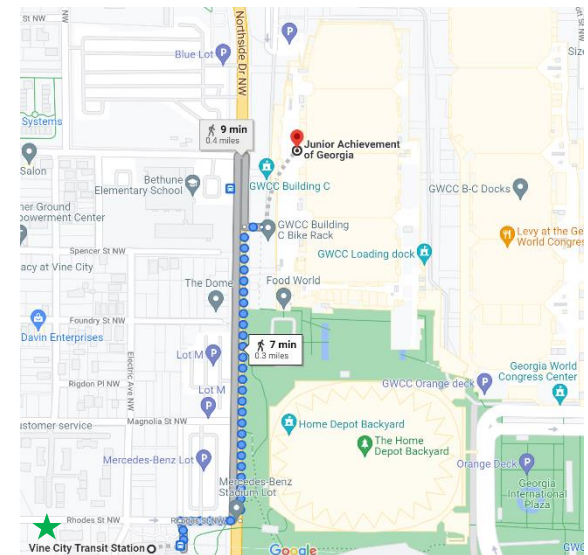

discoverycenter

MARTA Direction to the Junior Achievement Chick-Fil-A Foundation Discovery Center

The Junior Achievement Chick-Fil-A Foundation Discovery Center is located off the MARTA Blue and Green Lines. There is a **\$5 round-trip fare, plus \$1 for a Breeze Card.**

[MARTA Rail Schedule](#) * [Route Your MARTA Trip](#)

From the Vine City station (Recommended):

- Exit station and head north on Postell St NW
- Turn right on Rhodes St NW
- Cross street to Northside Dr NW
- Continue north
- On the right, locate building C of the Georgia World Congress Center (GWCC)
- Walk alongside the bus lane on the side of Building C
- Enter the 3rd set of double doors on the right – see images below

Estimated walk time: 7-10 minutes (0.3 miles)

Please note: The Dome/GWCC/Philips/CNN Station may have limited accessibility to the GWCC

275 Northside Drive NW Atlanta, GA 30314 * Georgia World Congress Center - Building C, 3rd Floor