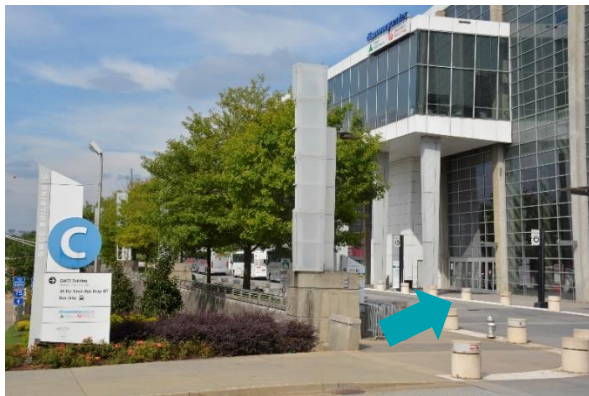

discoverycenter

MARTA Direction to the Junior Achievement Chick-Fil-A Foundation Discovery Center

The Junior Achievement Chick-Fil-A Foundation Discovery Center is located off the MARTA Blue and Green Lines. There is a **\$5 round-trip fare, plus \$1 for a Breeze Card.**

[MARTA Rail Schedule](#) * [Route Your MARTA Trip](#)

From the Vine City station (Recommended):

- Exit station and head north on Postell St NW
- Turn right on Rhodes St NW
- Cross street to Northside Dr NW
- Continue north
- On the right, locate building C of the Georgia World Congress Center (GWCC)
- Walk alongside the bus lane on the side of Building C
- Enter the 3rd set of double doors on the right – see images below

Estimated walk time: 7-10 minutes (0.3 miles)

Please note: The Dome/GWCC/Philips/CNN Station may have limited accessibility to the GWCC

275 Northside Drive NW Atlanta, GA 30314 * Georgia World Congress Center - Building C, 3rd Floor