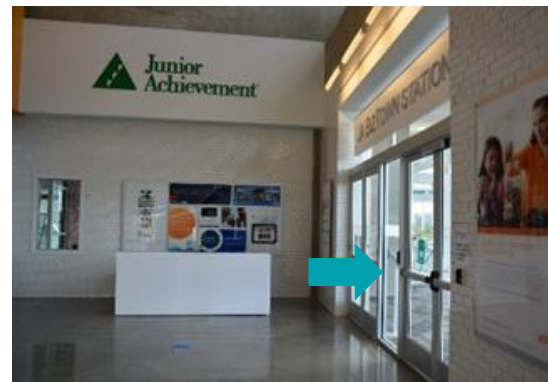

275 Northside Drive NW Atlanta, GA 30314 * Georgia World Congress Center - Building C, 3rd Floor

JA Security Desk 404-443-1362