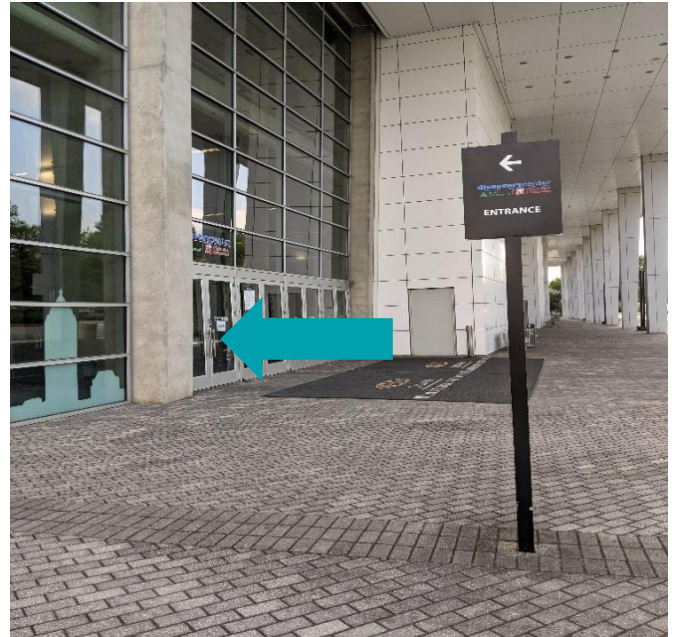

### **Walking Directions from the Yellow Lot to Junior Achievement of Georgia Chick-fil-A Foundation Discovery Center:**

- Walk toward the traffic light at Northside Dr. and Ivan Allen Jr. Blvd. In the corner nearest the intersection, there is a gate that you will exit through. This will bring you to the crosswalk that leads to Building C of the Georgia World Congress Center.

# discoverycenter

- Cross over Ivan Allen Jr. Blvd towards the Georgia World Congress Center.

- Follow the Discovery Center Entrance sign. You will walk alongside Building C to our separate entrance on the left.