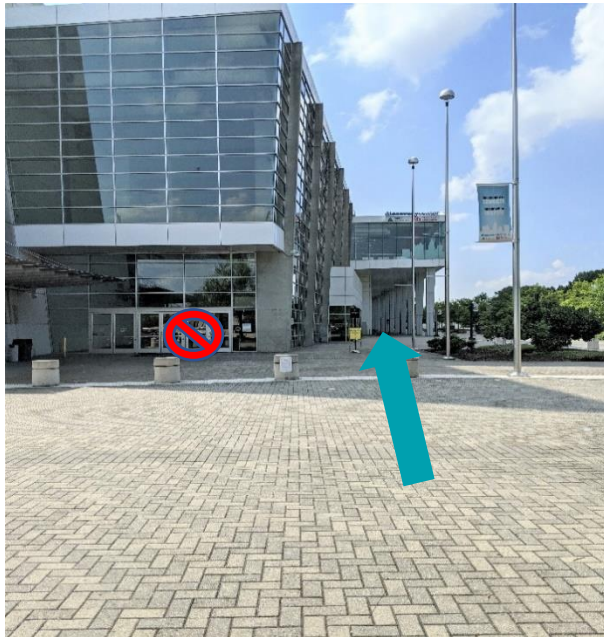

### **Walking Directions from the Yellow Lot to Junior Achievement of Georgia Chick-fil-A Foundation Discovery Center:**

- Walk toward the traffic light at Northside Dr. and Ivan Allen Jr. Blvd. In the corner nearest the intersection, there is a gate that you will exit through. This will bring you to the crosswalk that leads to Building C of the Georgia World Congress Center.

# discoverycenter

- Cross over Ivan Allen Jr. Blvd towards the Georgia World Congress Center.

- Follow the Discovery Center Entrance sign. You will walk alongside Building C to our separate entrance on the left.